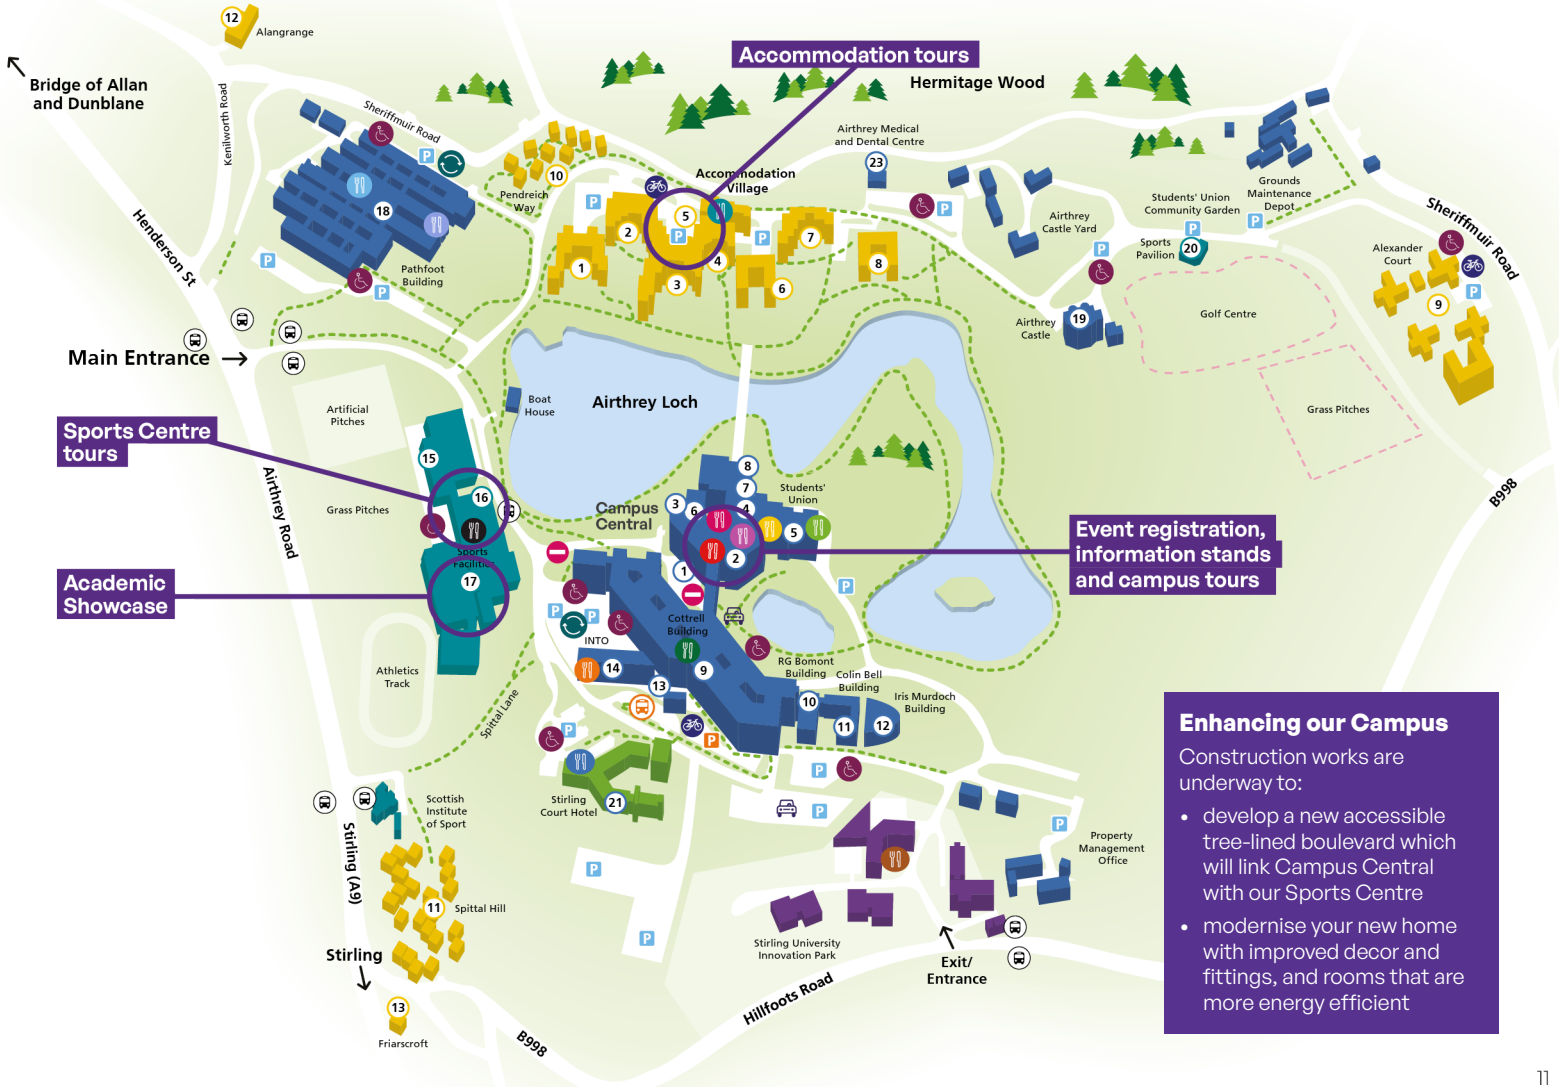

Accommodation tours

Sports Centre tours

Academic Showcase

Event registration, information stands and campus tours

Enhancing our Campus

Construction works are underway to:

- develop a new accessible tree-lined boulevard which will link Campus Central with our Sports Centre
- modernise your new home with improved decor and fittings, and rooms that are more energy efficient