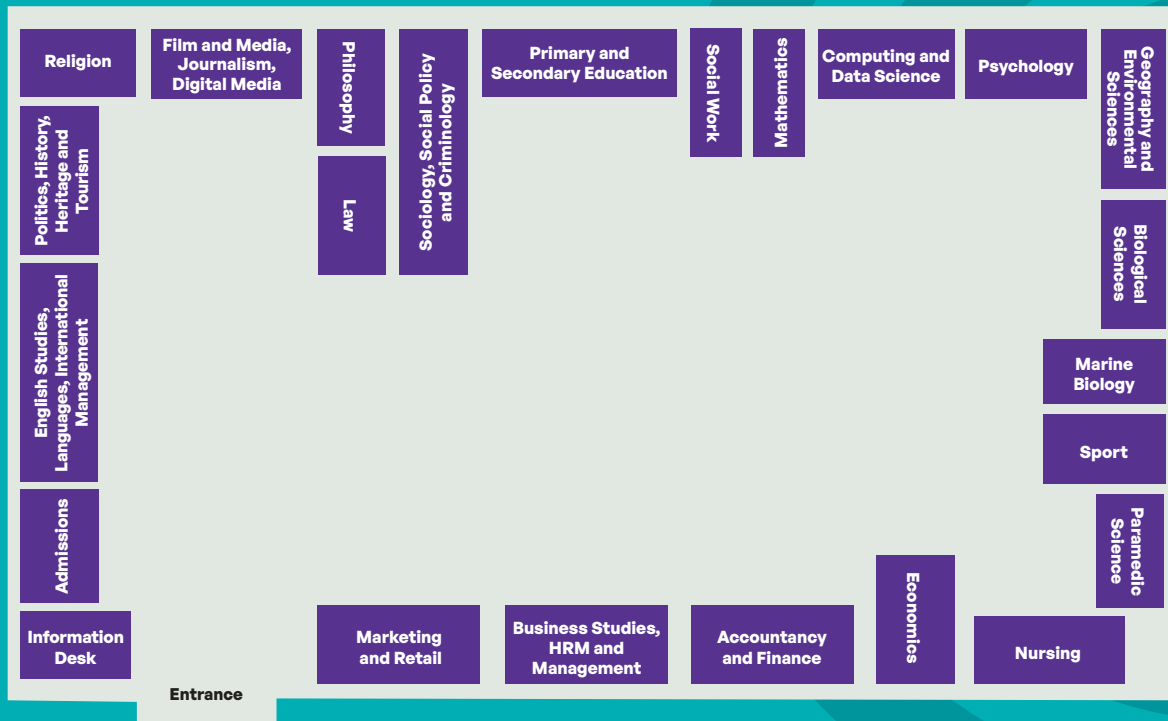

academic showcase

Sports Hall 1 - 9:30am - 3:00pm

Visit our Academic Showcase

Speak to academic staff and current students about the subjects that interest you.

Admissions and applicant advice

Speak to our friendly staff for advice on qualifications, offers or applying to the University of Stirling.